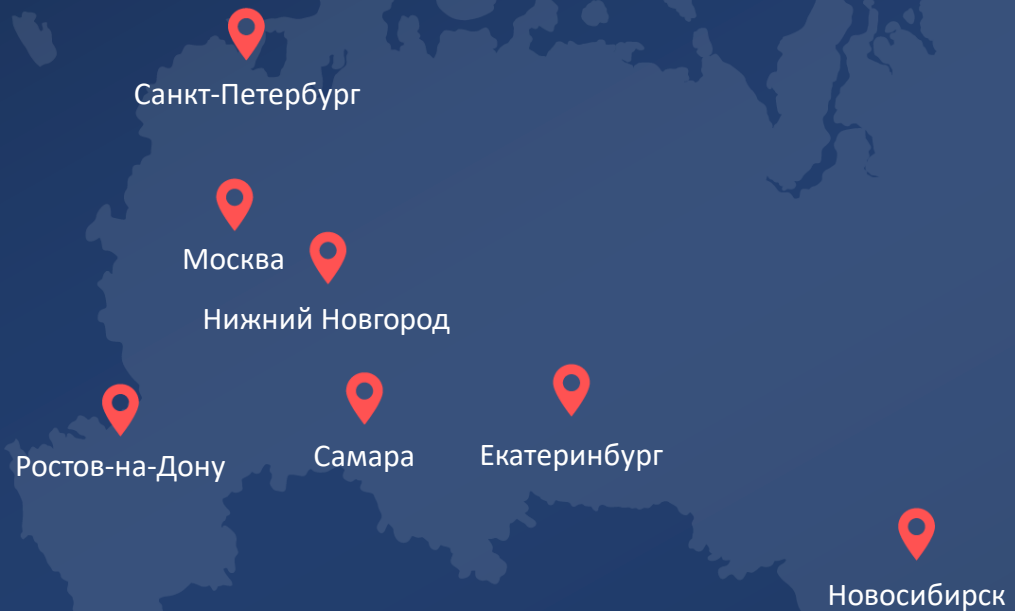

7

региональных офисов
Покрытие всей территории
Российской Федерации